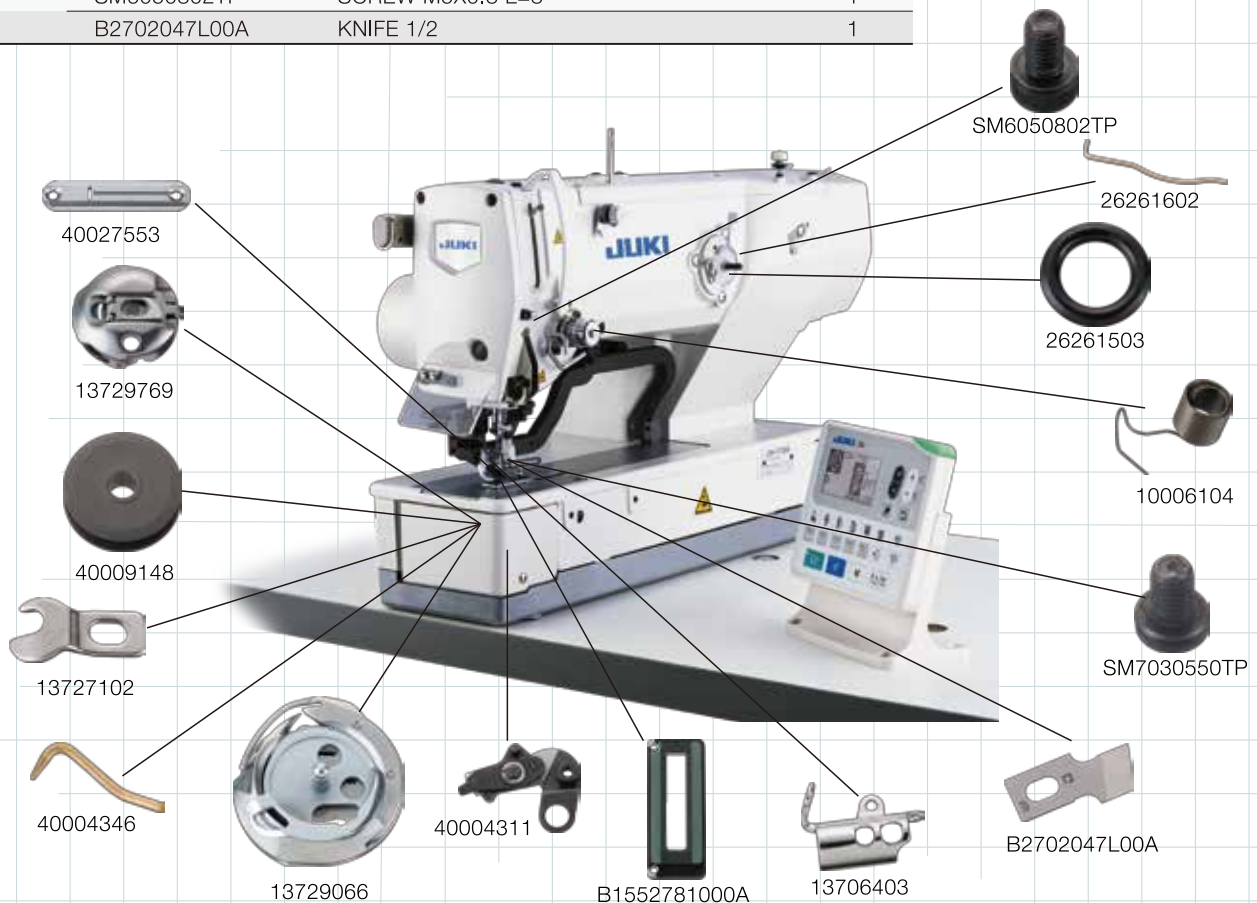

JUKI's Genuine Parts

LBH-1790A

Kit P/N 40164483

LBH-1790A		Description	Qty
Kit P/N	40164483	RECOMMENDABLE_PARTS_LBH1790A	1 set
Construction Part Number	26261503	BTW WHEEL RUBBER	1
	26261602	BOBBIN SPRING	1
	10006104	TAKE-UP SPRING	2
	13729066	HOOK ASM.	1
	13729769	BOBBIN CASE ASM.	1
	40009148	BOBBIN	3
	B1552781000A	WORK CLAMP CHECK	1
	SM7030550TP	SCREW M3 L=4.5	1
	13706403	NEEDLE BAR BOBBIN THREAD GUIDE	1
	40004311	BT_TRIMMER	1
	40027553	THROAT_PLATE (1790S5)	1
	13727102	STOPPER	1
	40004346	PICKER	1
	SM6050802TP	SCREW M5X0.8 L=8	1
	B2702047L00A	KNIFE 1/2	1