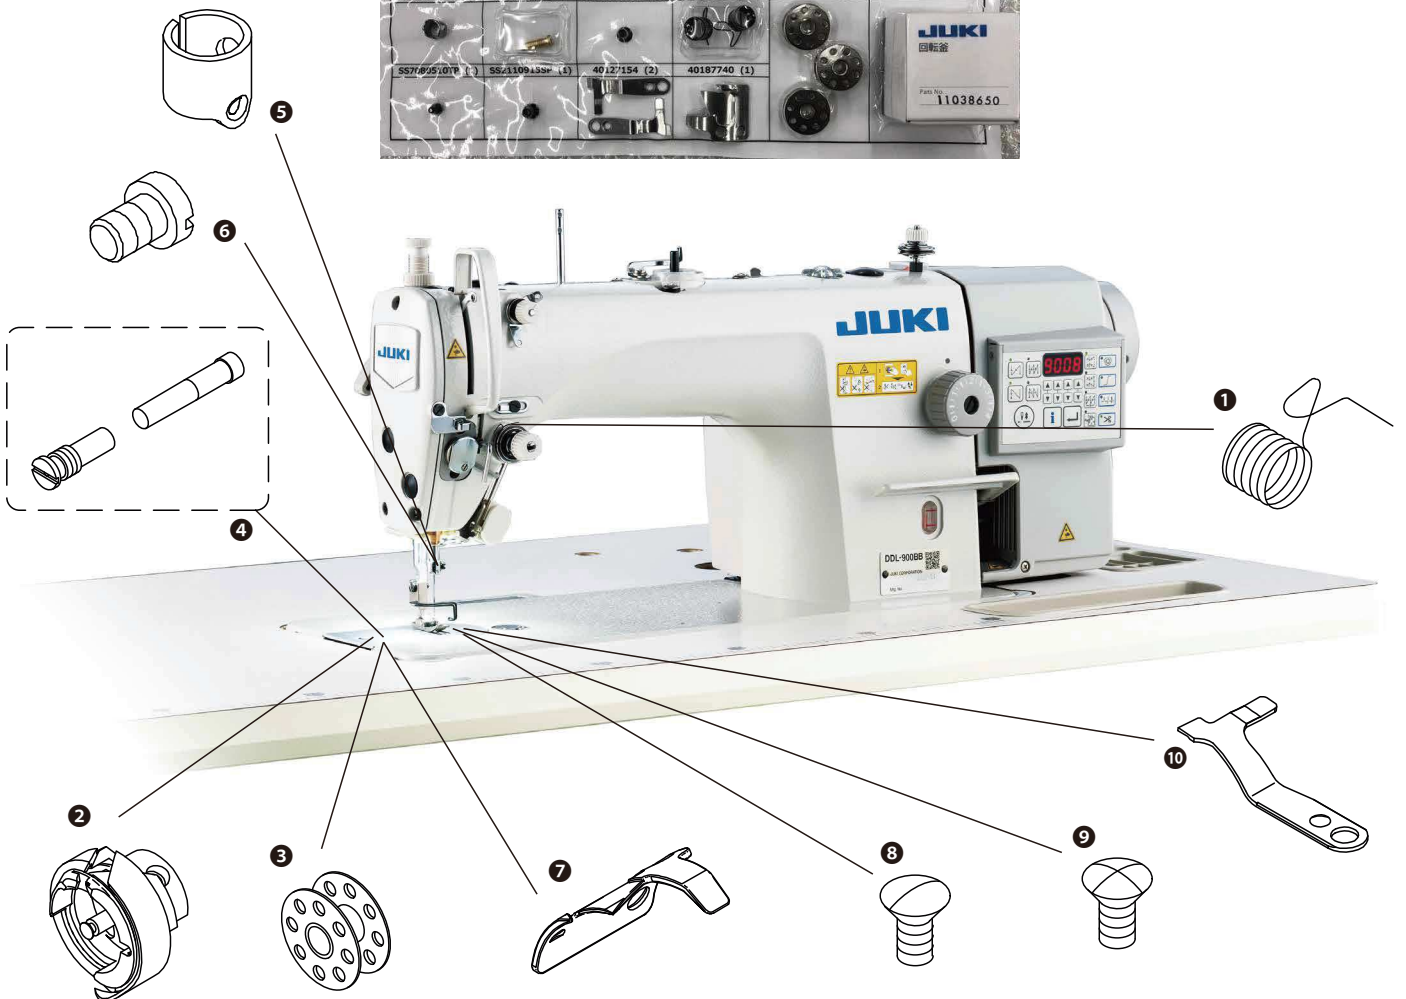

JUKI GENUINE PARTS
DDL-900B

P/N 40206227
Part Name :PARTS KIT DDL900B

PARTS#	Description	Qty
① 22921605	THREAD TAKE-UP SPRING	2
② 11038650	HOOK ASM.	1
③ 22932909	BOBBIN	3
④ 22916555	OIL SEAL SCREW ASM.	1
⑤ 22906309	NEEDLE BAR THREAD GUIDE	1
⑥ SS7080510TP	SCREW 1/8-44 L=4.5	1
⑦ 40187740	MOVING KNIFE ASM.	1
⑧ SS2110920TP	SCREW 11/64-40 L=8.5	1
⑨ SS2110915SP	SCREW 11/64-40 L=6.8	1
⑩ 40127154	COUNTER KNIFE	2