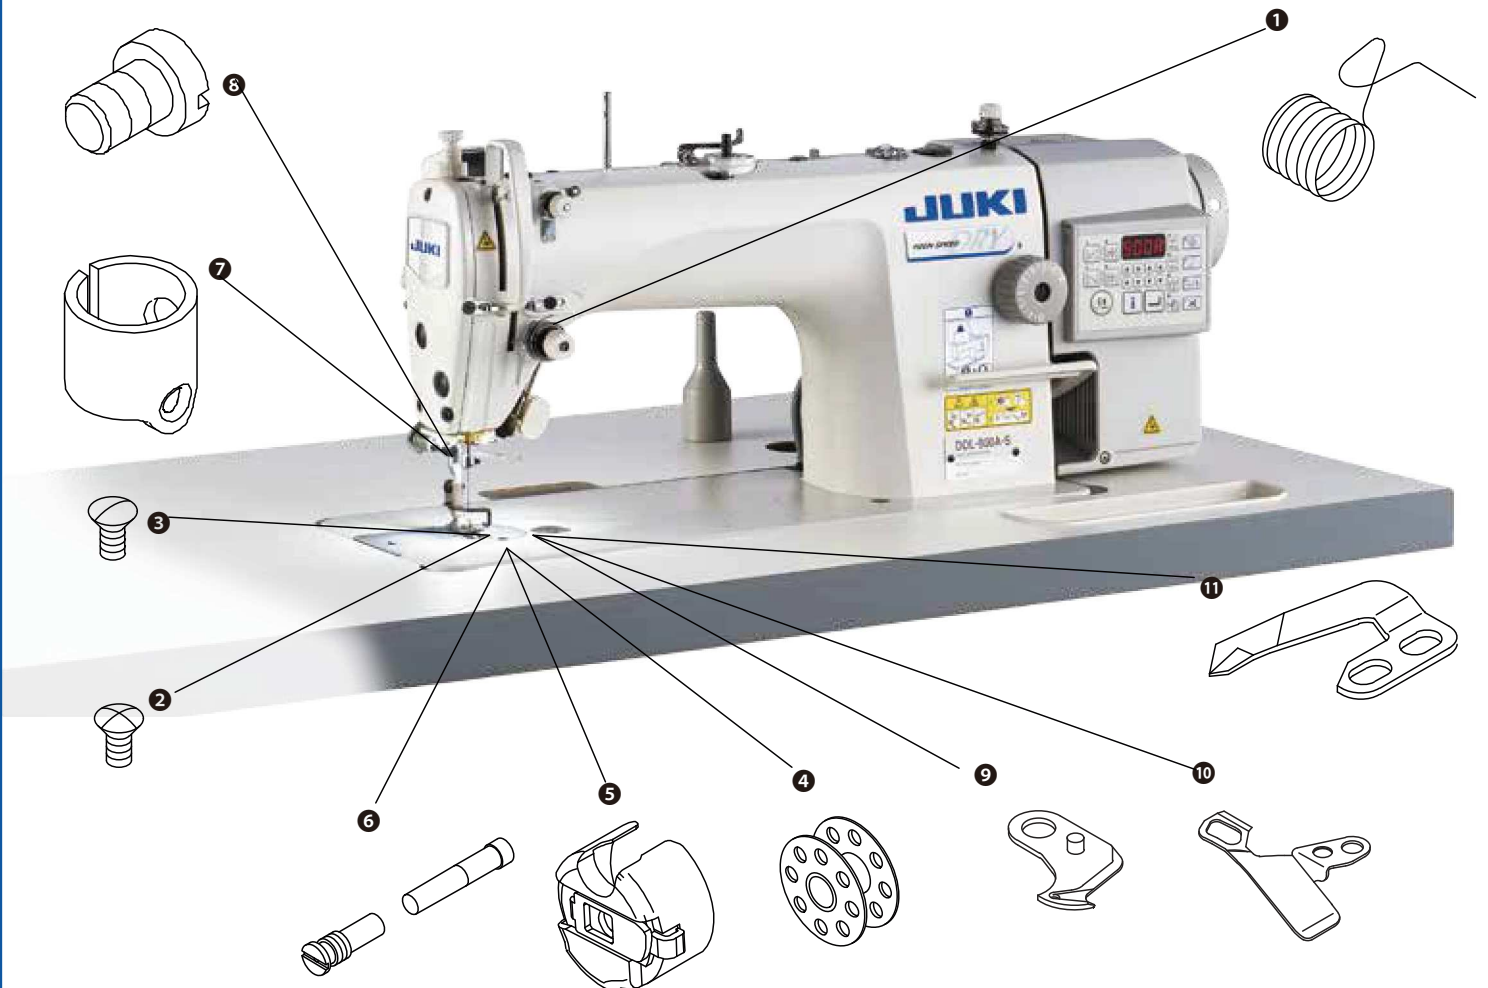

JUKI GENUINE PARTS

DDL-900A/8700-7

P/N 40204717

Part Name : PARTS KIT DDL900A/8700-7(VOL2)

PARTS#	Description	Qty
1 22921605	THREAD TAKE-UP SPRING	2
2 SS2110920TP	SCREW 11/64-40 L=8.5	1
3 SS2110915SP	SCREW 11/64-40 L=6.8	1
4 22932909	BOBBIN	3
5 11038759	BOBBIN_CASE ASM.	1
6 22916555	OIL SEAL SCREW ASM.	1
7 22906309	NEEDLE BAR THREAD GUIDE	1
8 SS7080510TP	SCREW 1/8-44 L=4.5	1
9 11040052	MOVING KNIFE ASM.	1
10 22947808	KNIFE THREAD GUIDE	1
11 D2406555D0H	COUNTER KNIFE	2

CONTENTS