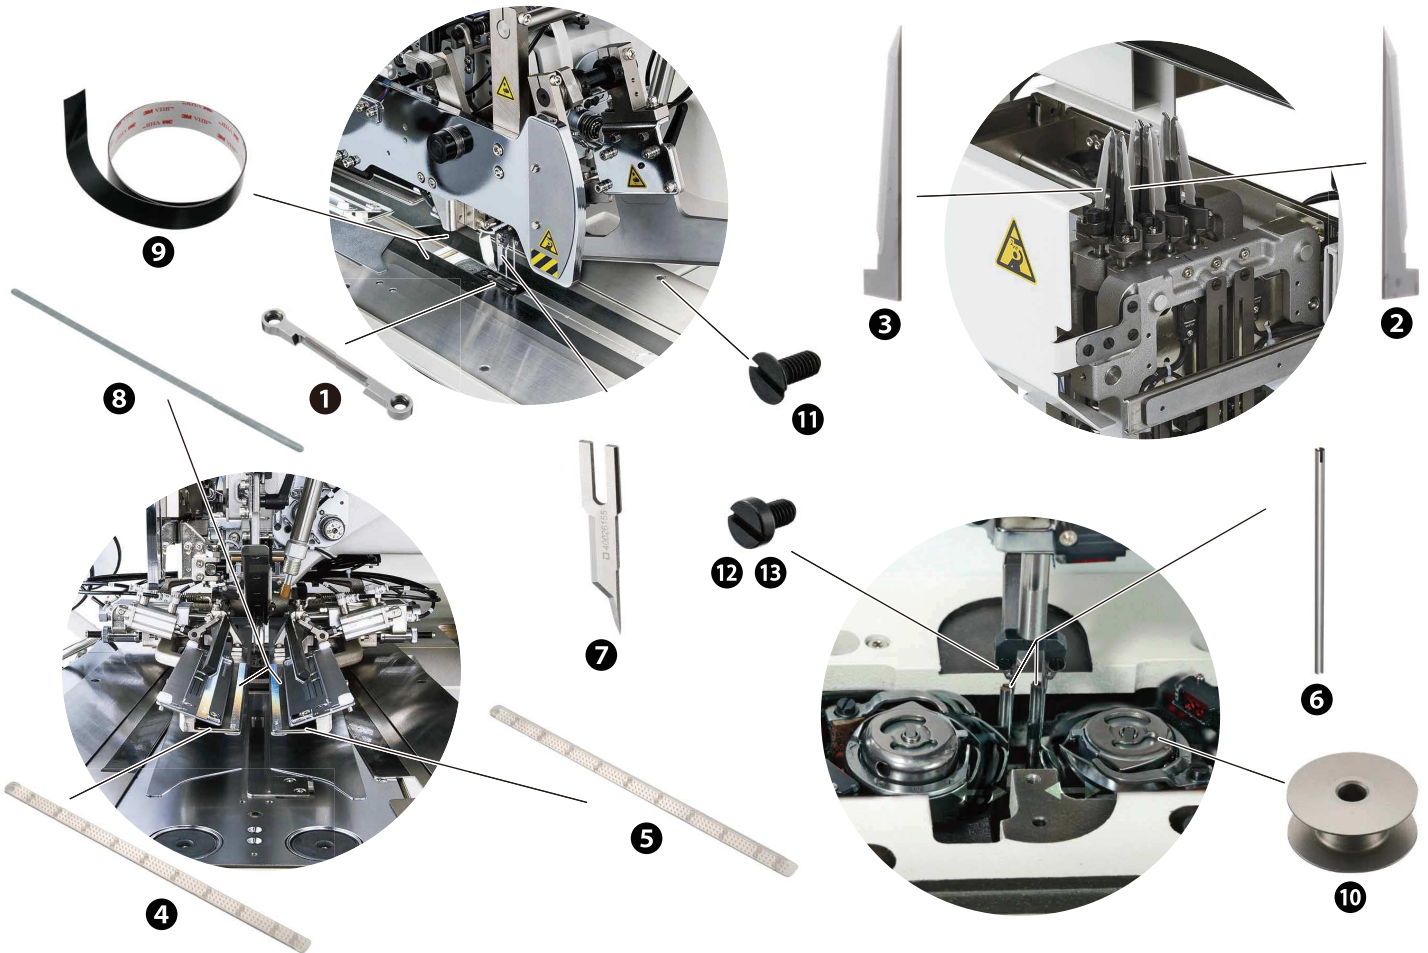

APW-895(N)•896(N)

PARTS KIT_APW

P/N 40181178

	PARTS#	Description	Qty	
CONTENTS	①	16403008	CONTER KNIFE	2
	②	16607301	CORNER KNIFE A1	2
	③	16607400	CORNER KNIFE A2	2
	④	25419805	GARMENT CLAMP RUBBER_L	1
	⑤	25419904	GARMENT CLAMP RUBBER_R	1
	⑥	40025646	LOWER_KNIFE	1
	⑦	40026155	KNIFE_RIGHT_A	5
	⑧	40039942	REFLECTION_SHEET	2
	⑨	40044824	SLIDE_PROMOTING_TAPE	2
	⑩	40066272	ASSY_BOBBIN	2
	⑪	SM1850600SP	SCREW	4
	⑫	SM6850400SP	SCREW M2.5 L=4 (895)	5
	⑬	SS6060410TP	SCREW 3/32-56 L=3.5 (896)	5