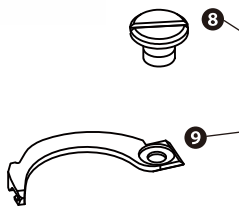

# PLC-2710S/60S-7

## P/N 40192210

Parts Name : PARTS KIT\_PLC2710S/60S7

PARTS#	Description	Qty	PARTS#	Description	Qty
1	SS8080410TP SCREW 1/8-44 L=3.5 D=2.2	1	12	40130056 FIXED_KNIFE	2
2	B1418141H00 NEEDLE BAR THREAD GUIDE	1	13	SS6090520SP SCREW 9/64-40 L= 5.0	2
3	21334800 BOBBIN	2	14	22618706 THREAD TAKE-UP SPRING A	1
4	40079912 IDLING PRIVENTION SPRING	2	15	22618805 THREAD TAKE-UP SPRING B	1
5	40079899 ADJUSTING SCREW	2	16	40126311 WINDER_CUTTER	1
6	40079900 TENTION SPRING SETSCREW	2	17	SM6040800SP SCREW	2
7	40079898 TENTION SPRING	2	18	SM1040950TP SCREW M4 L=9	2
8	SS6110480SP SCREW 11/64-40 L=4.3	2	19	SS9110543CP SCREW 11/64-40 L=5.3	1
9	40130050 MOVING_KNIFE	2	20	SM6040552TP SCREW M4 L=4.5	1
10	40130055 CLAMP_SPRING	2	21	SM6040802TP SCREW M4x0.7 L=8	1
11	SS6060220SP SCREW 3/32-56 L= 2.0	2			