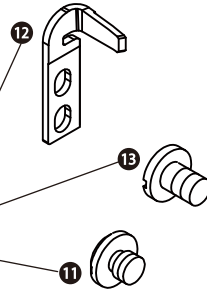

# PLC-2710S/60S-7

## P/N 40192210

Parts Name : PARTS KIT\_PLC2710S/60S7

PARTS#	Description	Qty	PARTS#	Description	Qty
1	SS8080410TP SCREW 1/8-44 L=3.5 D=2.2	1	12	40130056 FIXED_KNIFE	2
2	B1418141H00 NEEDLE BAR THREAD GUIDE	1	13	SS6090520SP SCREW 9/64-40 L= 5.0	2
3	21334800 BOBBIN	2	14	22618706 THREAD TAKE-UP SPRING A	1
4	40079912 IDLING PRIVENTION SPRING	2	15	22618805 THREAD TAKE-UP SPRING B	1
5	40079899 ADJUSTING SCREW	2	16	40126311 WINDER_CUTTER	1
6	40079900 TENTION SPRING SETSCREW	2	17	SM6040800SP SCREW	2
7	40079898 TENTION SPRING	2	18	SM1040950TP SCREW M4 L=9	2
8	SS6110480SP SCREW 11/64-40 L=4.3	2	19	SS9110543CP SCREW 11/64-40 L=5.3	1
9	40130050 MOVING_KNIFE	2	20	SM6040552TP SCREW M4 L=4.5	1
10	40130055 CLAMP_SPRING	2	21	SM6040802TP SCREW M4x0.7 L=8	1
11	SS6060220SP SCREW 3/32-56 L= 2.0	2			