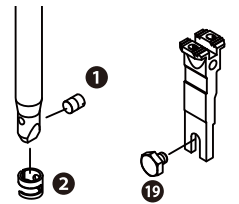

## P/N 40192210

Parts Name : PARTS KIT\_PLC2710S/60S7

PARTS#	Description	Qty	PARTS#	Description	Qty
1	SS8080410TP SCREW 1/8-44 L=3.5 D=2.2	1	12	40130056 FIXED_KNIFE	2
2	B1418141H00 NEEDLE BAR THREAD GUIDE	1	13	SS6090520SP SCREW 9/64-40 L= 5.0	2
3	21334800 BOBBIN	2	14	22618706 THREAD TAKE-UP SPRING A	1
4	40079912 IDLING PRIVENTION SPRING	2	15	22618805 THREAD TAKE-UP SPRING B	1
5	40079899 ADJUSTING SCREW	2	16	40126311 WINDER_CUTTER	1
6	40079900 TENTION SPRING SETSCREW	2	17	SM6040800SP SCREW	2
7	40079898 TENTION SPRING	2	18	SM1040950TP SCREW M4 L=9	2
8	SS6110480SP SCREW 11/64-40 L=4.3	2	19	SS9110543CP SCREW 11/64-40 L=5.3	1
9	40130050 MOVING_KNIFE	2	20	SM6040552TP SCREW M4 L=4.5	1
10	40130055 CLAMP_SPRING	2	21	SM6040802TP SCREW M4x0.7 L=8	1
11	SS6060220SP SCREW 3/32-56 L= 2.0	2			